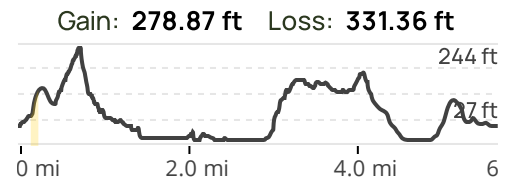

Walking City Trail - Section 2
Roslindale, MA

Walking City Trail - Section 2
Roslindale, MA