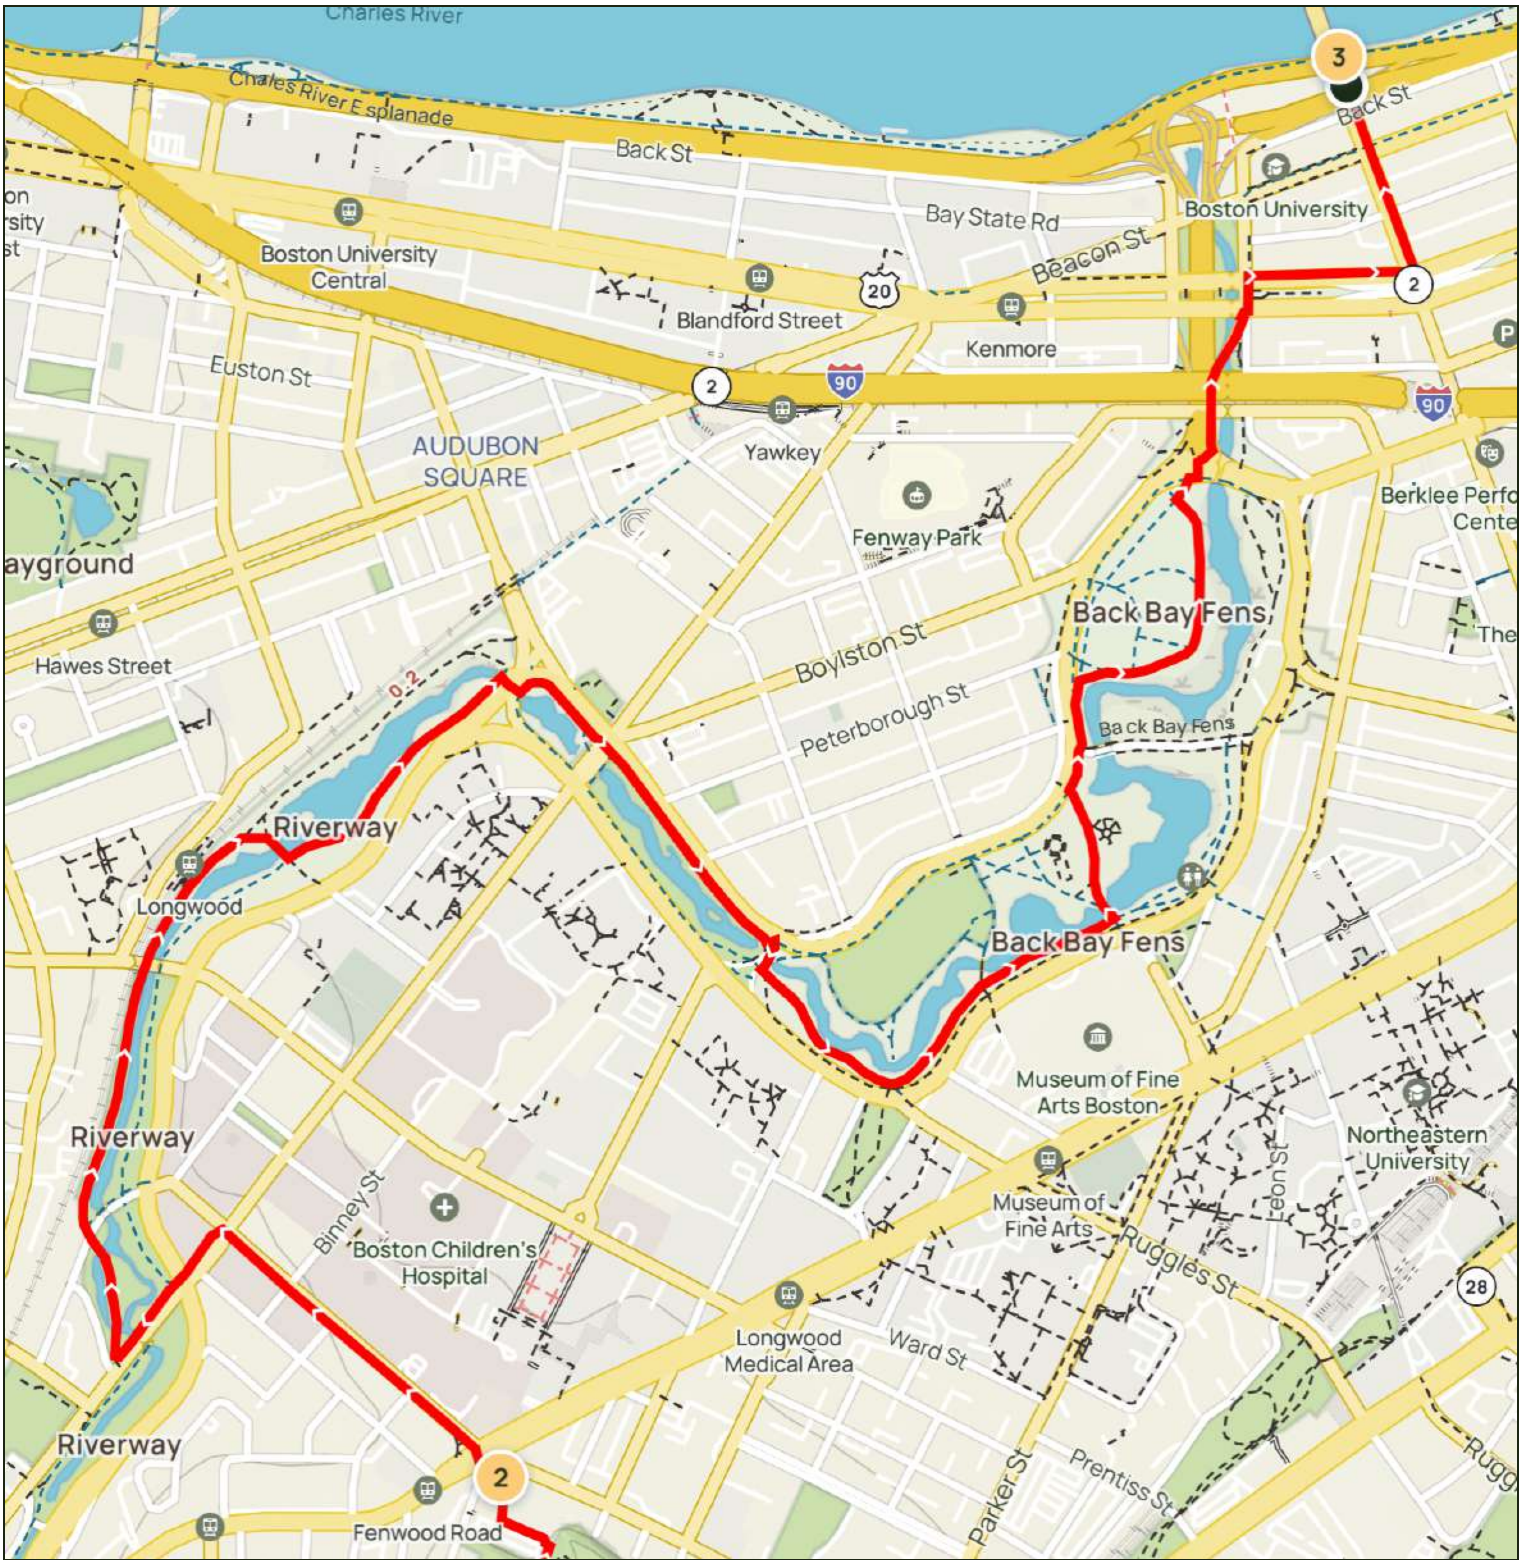

MN
 14.4°W
 2/5/2023

Gain: 209.97 ft Loss: 255.91 ft

Walking City Trail - Section 3
 Jamaica Plain, MA