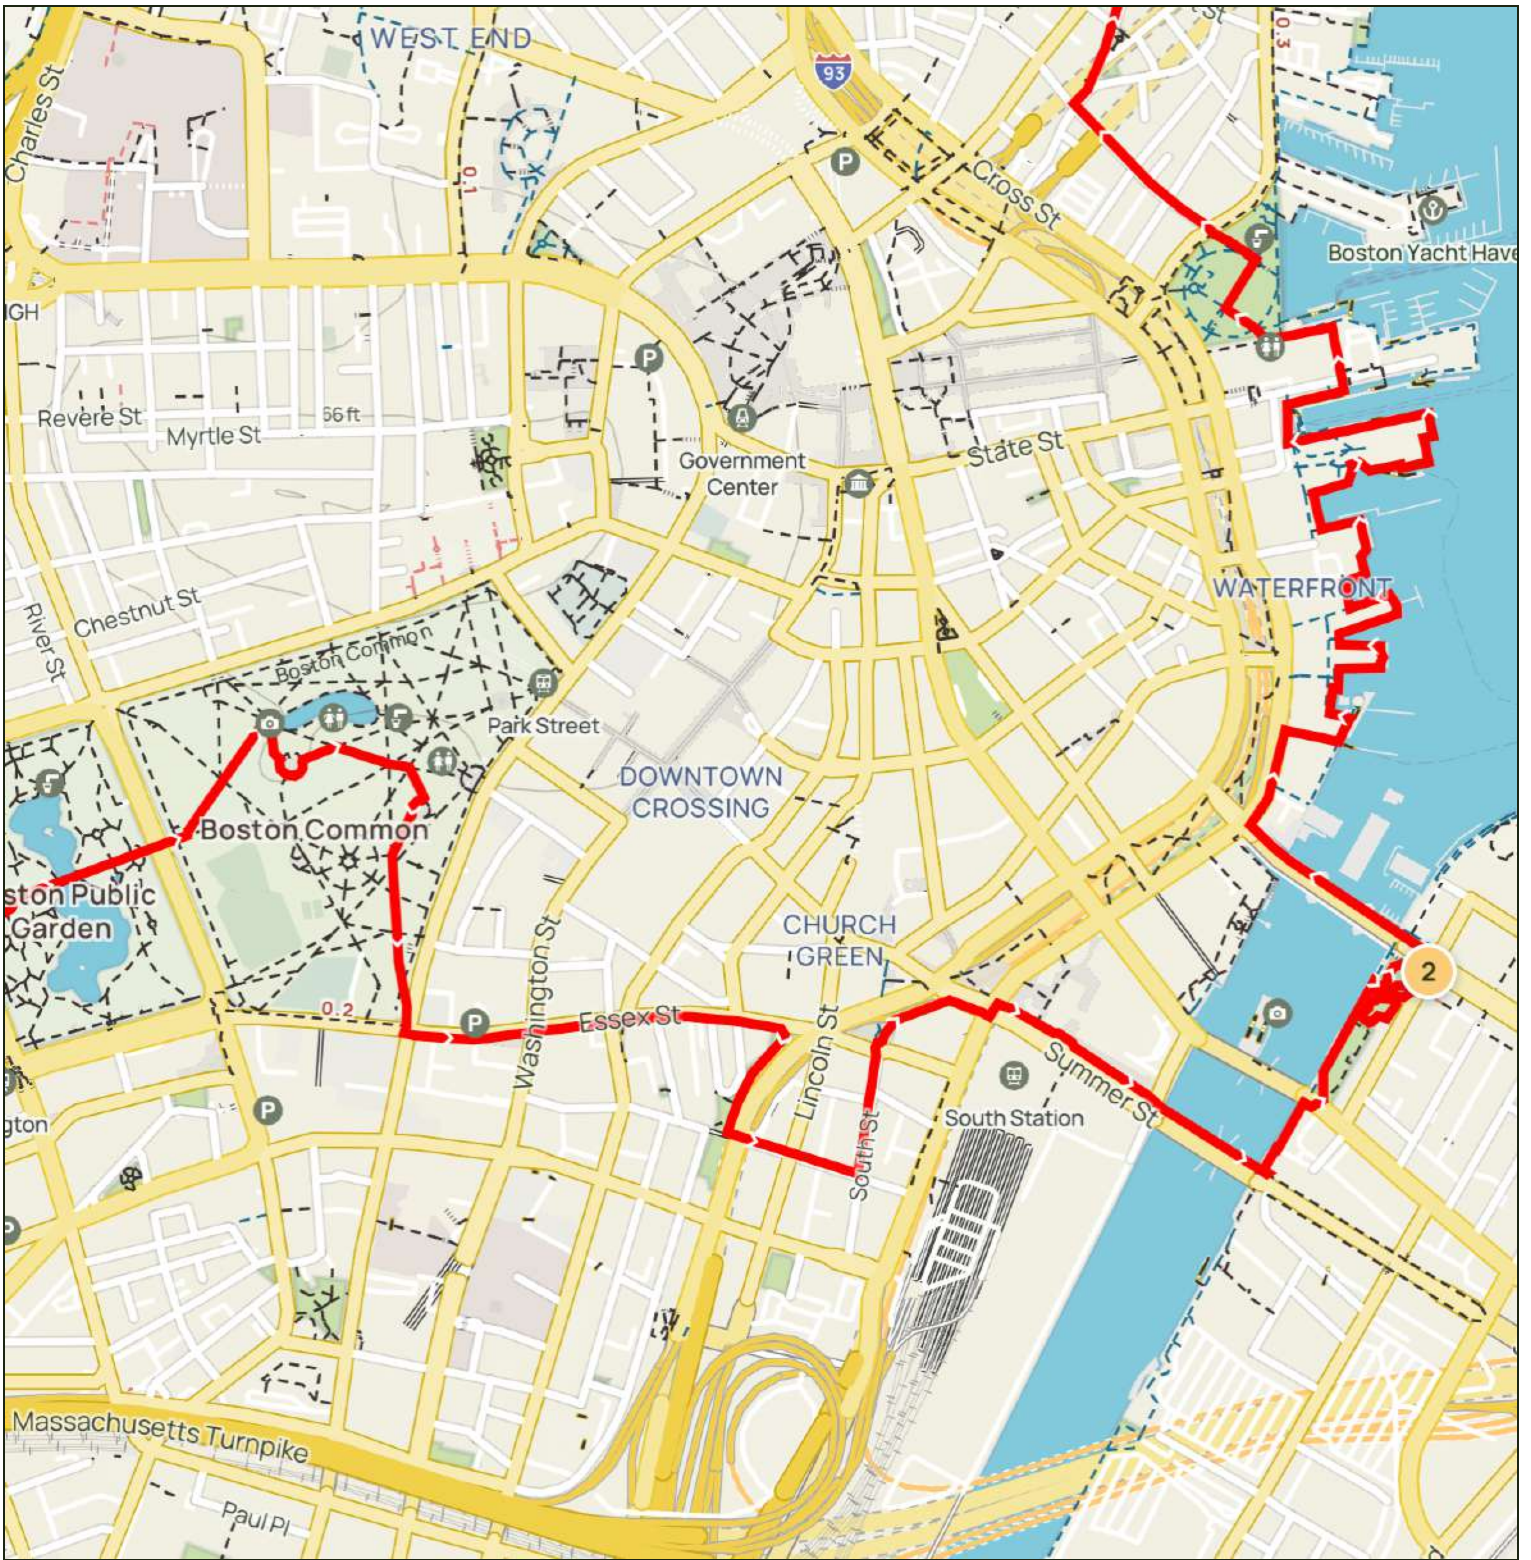

Gain: 144.36 ft Loss: 114.83 ft

Walking City Trail - Section 4  
Boston, MA

Walking City Trail - Section 4  
Boston, MA

Gain: 144.36 ft Loss: 114.83 ft

Walking City Trail - Section 4  
Boston, MA