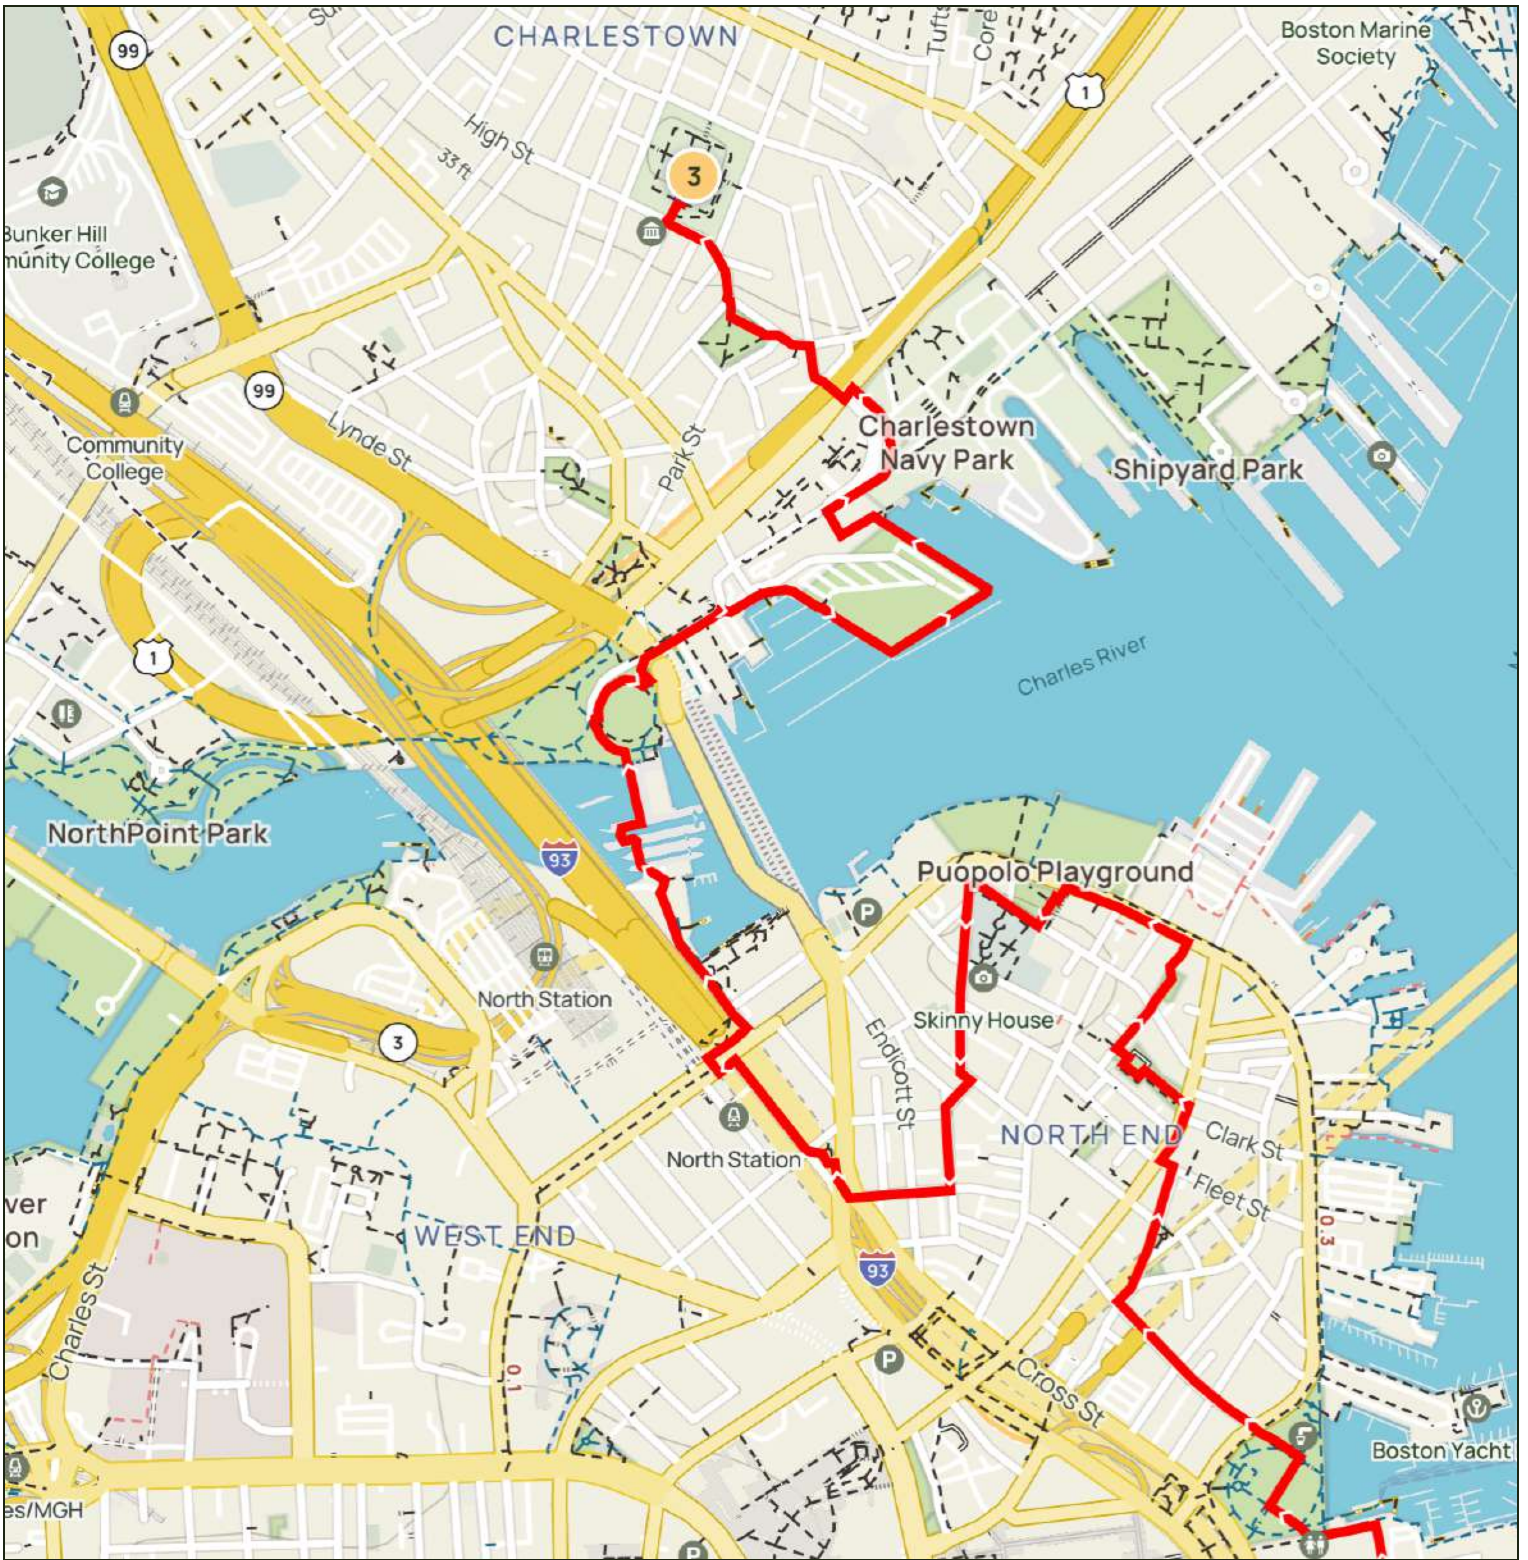

Gain: 144.36 ft Loss: 114.83 ft

Walking City Trail - Section 4  
Boston, MA

Walking City Trail - Section 4  
Boston, MA

Gain: 144.36 ft Loss: 114.83 ft

Walking City Trail - Section 4  
Boston, MA