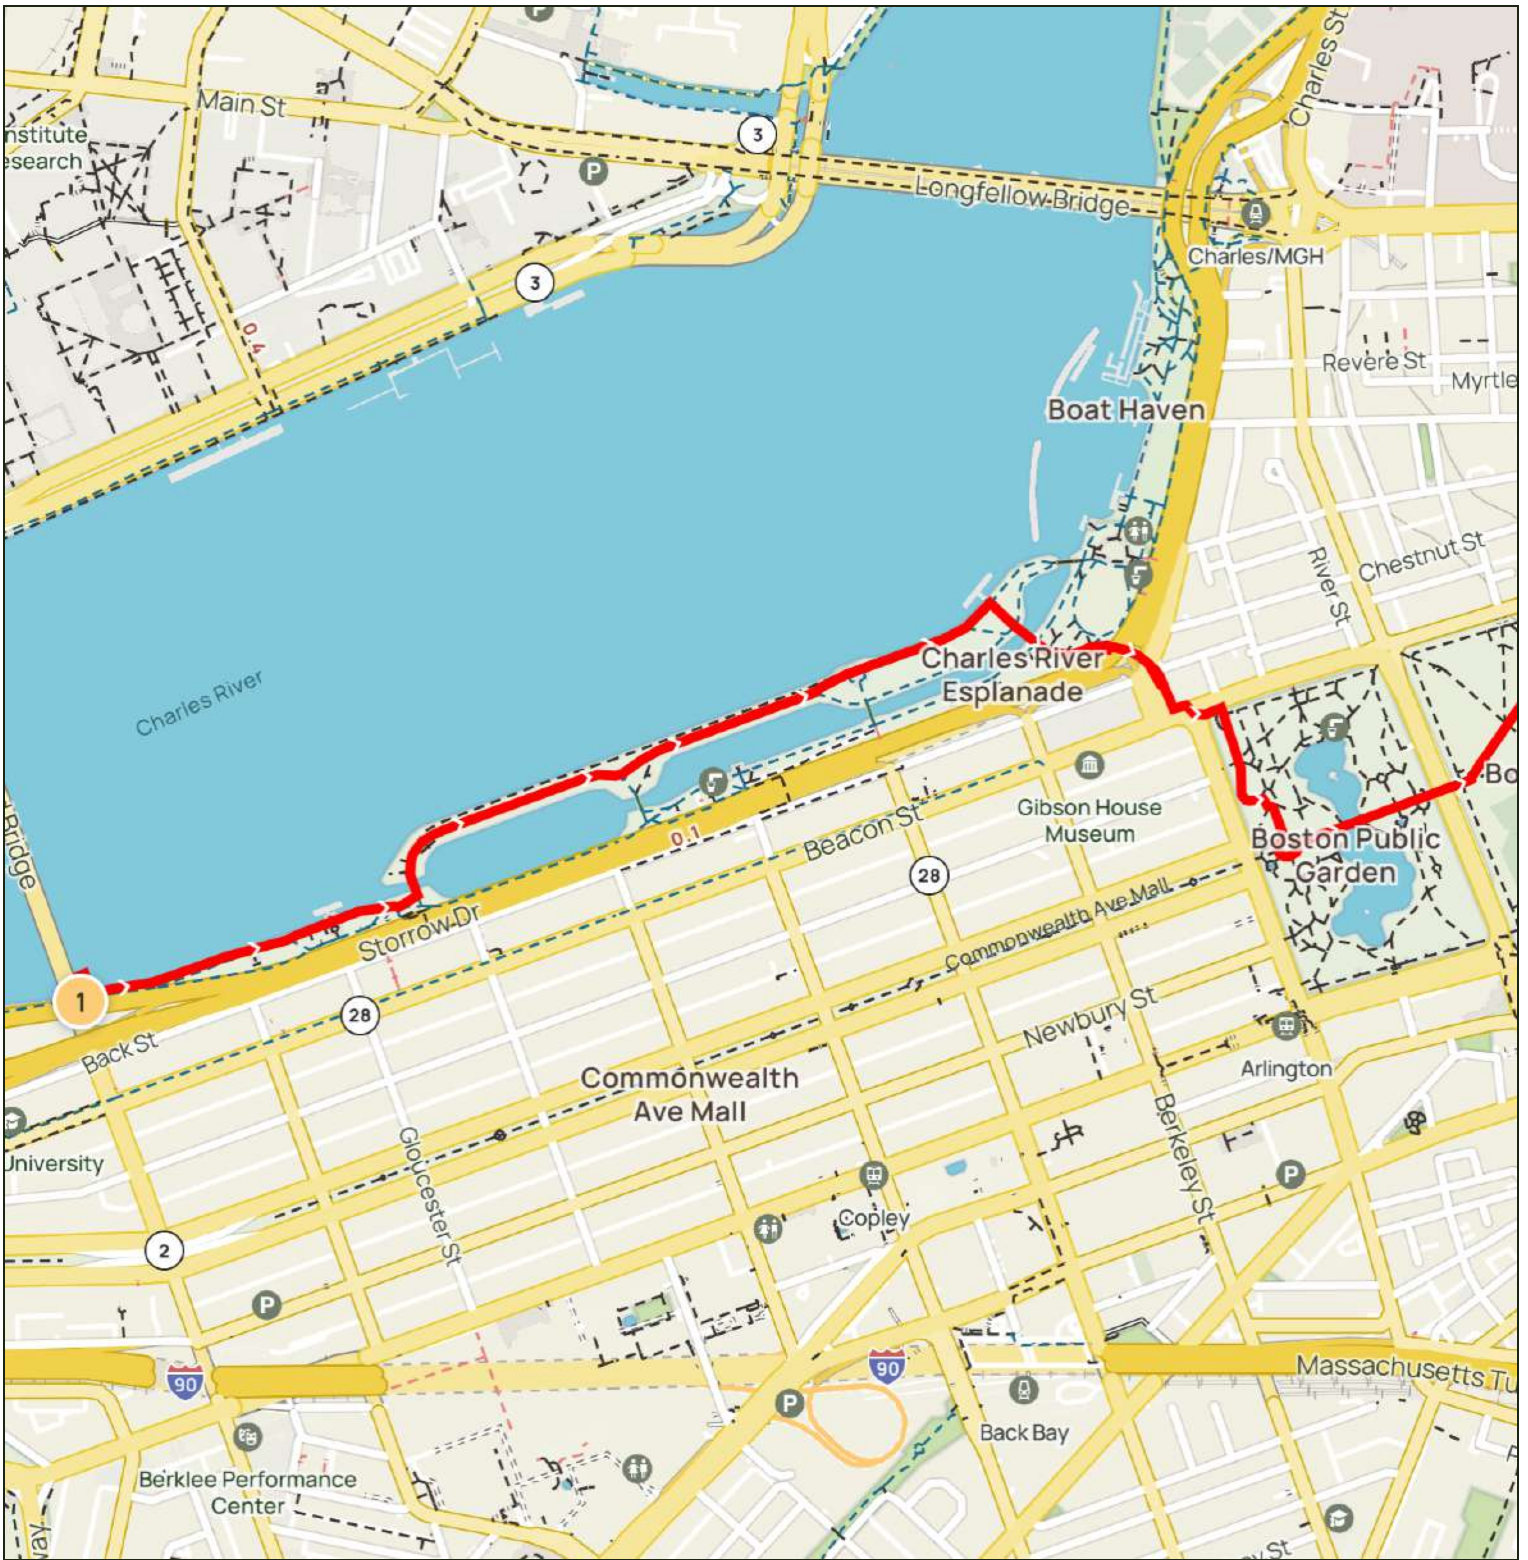

Gain: 144.36 ft Loss: 114.83 ft

Walking City Trail - Section 4  
Boston, MA

Walking City Trail - Section 4  
Boston, MA

Gain: 144.36 ft Loss: 114.83 ft

Walking City Trail - Section 4  
Boston, MA