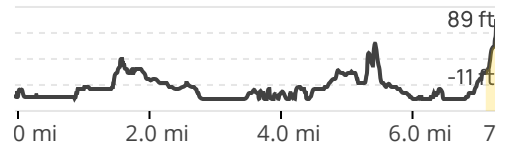

Gain: 144.36 ft Loss: 114.83 ft

Walking City Trail - Section 4  
Boston, MA

Walking City Trail - Section 4  
Boston, MA

Gain: 144.36 ft Loss: 114.83 ft

Walking City Trail - Section 4  
Boston, MA