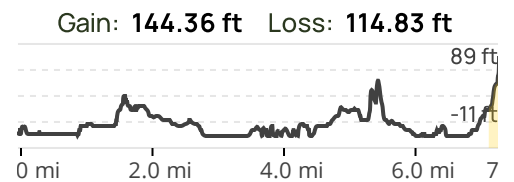

Gain: 144.36 ft Loss: 114.83 ft

Walking City Trail - Section 4  
Boston, MA

Walking City Trail - Section 4  
Boston, MA

Gain: 144.36 ft Loss: 114.83 ft

Walking City Trail - Section 4  
Boston, MA