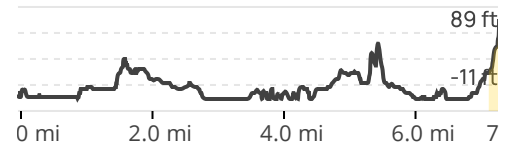

Gain: 144.36 ft Loss: 114.83 ft

Walking City Trail - Section 4  
Boston, MA

Walking City Trail - Section 4  
Boston, MA

Gain: 144.36 ft Loss: 114.83 ft

Walking City Trail - Section 4  
Boston, MA