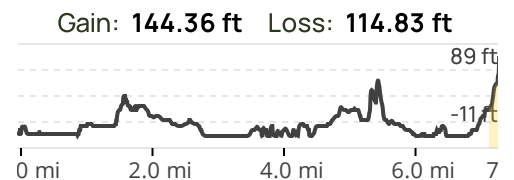

Gain: 144.36 ft Loss: 114.83 ft

Walking City Trail - Section 4  
Boston, MA

Walking City Trail - Section 4  
Boston, MA

Gain: 144.36 ft Loss: 114.83 ft

Walking City Trail - Section 4  
Boston, MA